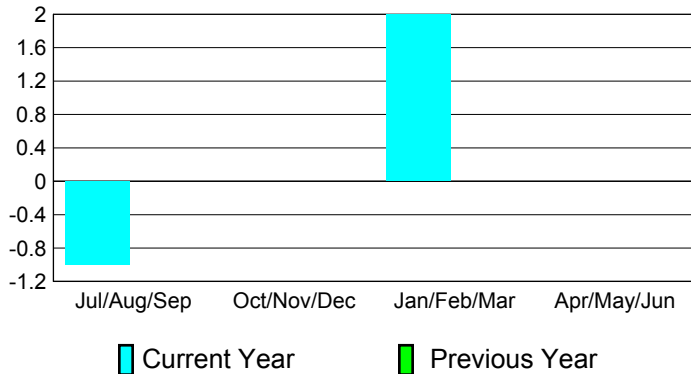

Club Results 2010-2011

Goal, New, Dropped, Gain/Loss

Comparison of Club Gain/Loss

Current Year Compared to the Previous Year

YTD Status Quo Clubs 2010-2011

Status Quo Clubs Compared to Status Quo Members

MEMBERSHIP