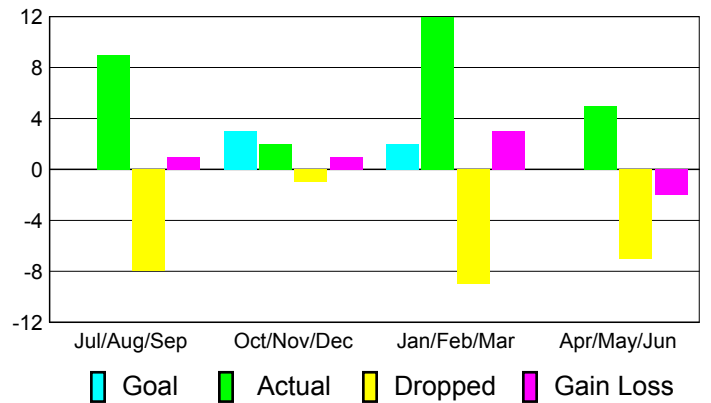

Membership Results 2010-2011

Goal, New, Dropped, Gain/Loss

Comparison of Membership Gain/Loss

Current Year Compared to the Previous Year