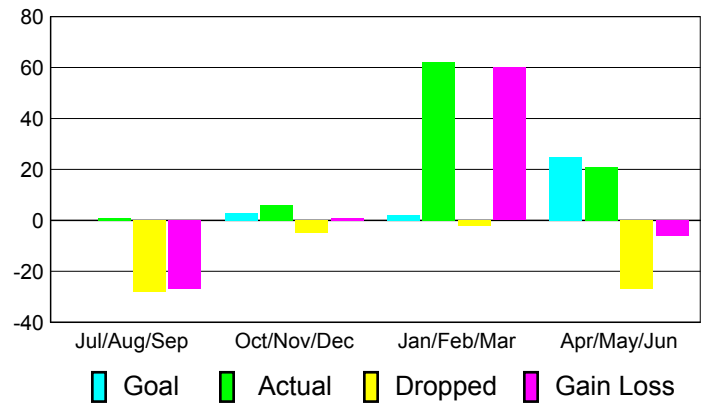

Membership Results 2010-2011

Goal, New, Dropped, Gain/Loss

Comparison of Membership Gain/Loss

Current Year Compared to the Previous Year