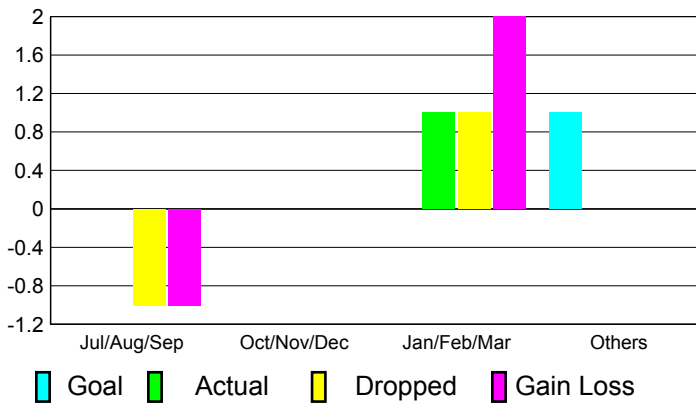

2010-2011 GMT Reports for District (or Undistricted) **District 60 A GUYANA**

GMT: **Doctor CARLOS E JUSTINIAN** Location: **GUYANA**

GMT CA: **3**

CLUBS

Club Results
2010-2011

Clubs
2009-2010

Month	New Club Goal	Actual New Clubs	Actual Dropped Clubs	Gain/Loss of Clubs	Gain/Loss of Clubs
Jul/Aug/Sep	0	0	-1	-1	0
Oct/Nov/Dec	0	0	0	0	0
Jan/Feb/Mar	0	1	1	2	0
Apr/May/June	1	0	0	0	0
Totals	1	1	0	1	0

Club Results 2010-2011

Goal, New, Dropped, Gain/Loss

Comparison of Club Gain/Loss

Current Year Compared to the Previous Year

YTD Status Quo Clubs 2010-2011

Status Quo Clubs Compared to Status Quo Members

MEMBERSHIP

**Clubs
2009-2010**

Month	New Club Goal	Actual New Clubs	Actual Dropped Clubs	Gain/Loss of Clubs	Gain/Loss of Clubs
Jul/Aug/Sep	0	0	0	0	0
Oct/Nov/Dec	1	0	0	0	0
Jan/Feb/Mar	0	0	0	0	0
Apr/May/Jun	0	0	0	0	0
Totals	1	0	0	0	0

Club Results 2010-2011

Goal, New, Dropped, Gain/Loss

MEMBERSHIP

**Membership Results
2010-2011**

**Membership
2009-2010**

Month	Net Memb Goal	Actual New Memb	Actual Dropped Memb	Gain/Loss of Memb	Gain/Loss of Memb
Jul/Aug/Sep	-5	12	-29	-17	-7
Oct/Nov/Dec	18	5	-15	-10	-7
Jan/Feb/Mar	-7	7	-4	3	27
Apr/May/Jun	0	31	-32	-1	-9
Totals	6	55	-80	-25	4