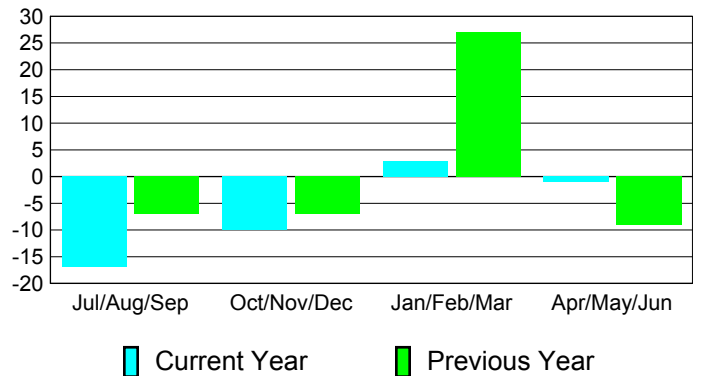

Club Results 2010-2011

Goal, New, Dropped, Gain/Loss

MEMBERSHIP

**Membership Results
2010-2011**

**Membership
2009-2010**

Month	Net Memb Goal	Actual New Memb	Actual Dropped Memb	Gain/Loss of Memb	Gain/Loss of Memb
Jul/Aug/Sep	-5	12	-29	-17	-7
Oct/Nov/Dec	18	5	-15	-10	-7
Jan/Feb/Mar	-7	7	-4	3	27
Apr/May/Jun	0	31	-32	-1	-9
Totals	6	55	-80	-25	4

Membership Results 2010-2011

Goal, New, Dropped, Gain/Loss

Comparison of Club Gain/Loss

Current Year Compared to the Previous Year

Comparison of Membership Gain/Loss

Current Year Compared to the Previous Year

YTD Status Quo Clubs 2010-2011

Status Quo Clubs Compared to Status Quo Members

Gender Comparison 2010-2011

Jul/Aug/Sep

Oct/Nov/Dec

Jan/Feb/Mar

Apr/May/Jun

Male