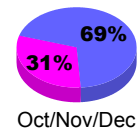

**Membership Results
2010-2011**

**Membership
2009-2010**

Month	Net Memb Goal	Actual New Memb	Actual Dropped Memb	Gain/Loss of Memb	Gain/Loss of Memb
Jul/Aug/Sep	0	9	-8	1	-4
Oct/Nov/Dec	3	2	-1	1	3
Jan/Feb/Mar	2	12	-9	3	-3
Apr/May/Jun	0	5	-7	-2	0
Totals	5	28	-25	3	-4

Membership Results 2010-2011

Goal, New, Dropped, Gain/Loss

Comparison of Membership Gain/Loss

Current Year Compared to the Previous Year

Gender Comparison 2010-2011

Jul/Aug/Sep

Oct/Nov/Dec

Jan/Feb/Mar