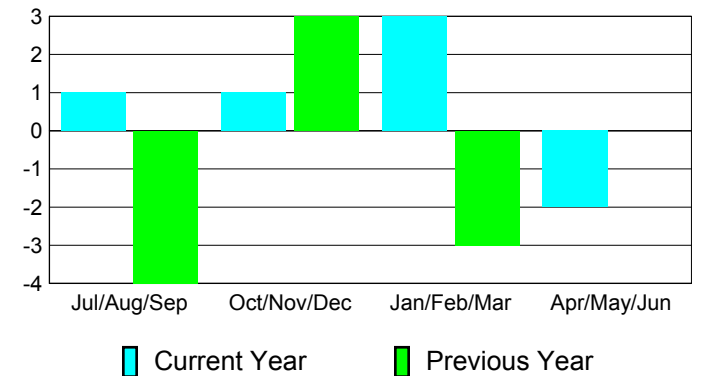

Club Results 2010-2011

Goal, New, Dropped, Gain/Loss

Comparison of Club Gain/Loss

Current Year Compared to the Previous Year

YTD Status Quo Clubs 2010-2011

Status Quo Clubs Compared to Status Quo Members

MEMBERSHIP

**Membership Results
2010-2011**

**Membership
2009-2010**

Month	Net Memb Goal	Actual New Memb	Actual Dropped Memb	Gain/Loss of Memb	Gain/Loss of Memb
Jul/Aug/Sep	0	9	-8	1	-4
Oct/Nov/Dec	3	2	-1	1	3
Jan/Feb/Mar	2	12	-9	3	-3
Apr/May/Jun	0	5	-7	-2	0
Totals	5	28	-25	3	-4

Membership Results 2010-2011

Goal, New, Dropped, Gain/Loss

Comparison of Membership Gain/Loss

Current Year Compared to the Previous Year

Gender Comparison 2010-2011

Jul/Aug/Sep

Oct/Nov/Dec

Jan/Feb/Mar