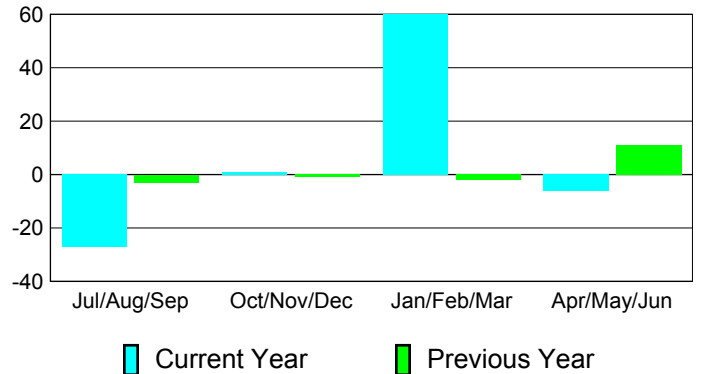

Membership Results
2010-2011

Membership
2009-2010

Month	Net Memb Goal	Actual New Memb	Actual Dropped Memb	Gain/Loss of Memb	Gain/Loss of Memb
Jul/Aug/Sep	0	1	-28	-27	-3
Oct/Nov/Dec	3	6	-5	1	-1
Jan/Feb/Mar	2	62	-2	60	-2
Apr/May/June	25	21	-27	-6	11
Totals	30	90	-62	28	5

Membership Results 2010-2011

Goal, New, Dropped, Gain/Loss

Comparison of Membership Gain/Loss

Current Year Compared to the Previous Year

Gender Comparison 2010-2011

Jul/Aug/Sep

Oct/Nov/Dec

Jan/Feb/Mar