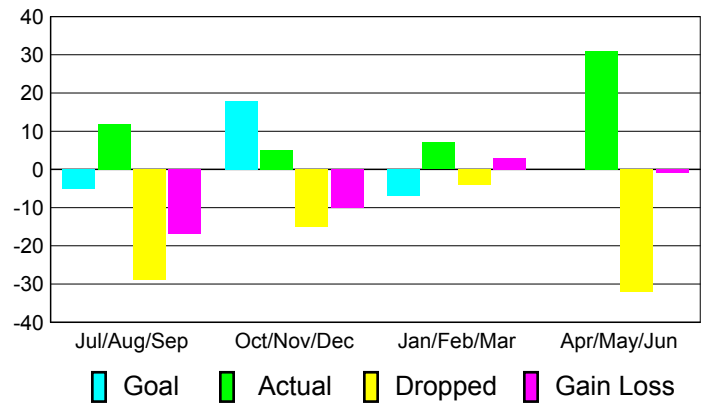

**Clubs
2009-2010**

Month	New Club Goal	Actual New Clubs	Actual Dropped Clubs	Gain/Loss of Clubs	Gain/Loss of Clubs
Jul/Aug/Sep	0	0	0	0	0
Oct/Nov/Dec	1	0	0	0	0
Jan/Feb/Mar	0	0	0	0	0
Apr/May/Jun	0	0	0	0	0
Totals	1	0	0	0	0

Club Results 2010-2011

Goal, New, Dropped, Gain/Loss

MEMBERSHIP

**Membership Results
2010-2011**

**Membership
2009-2010**

Month	Net Memb Goal	Actual New Memb	Actual Dropped Memb	Gain/Loss of Memb	Gain/Loss of Memb
Jul/Aug/Sep	-5	12	-29	-17	-7
Oct/Nov/Dec	18	5	-15	-10	-7
Jan/Feb/Mar	-7	7	-4	3	27
Apr/May/Jun	0	31	-32	-1	-9
Totals	6	55	-80	-25	4

Membership Results 2010-2011

Goal, New, Dropped, Gain/Loss

Comparison of Club Gain/Loss

Current Year Compared to the Previous Year

Comparison of Membership Gain/Loss

Current Year Compared to the Previous Year

YTD Status Quo Clubs 2010-2011

Status Quo Clubs Compared to Status Quo Members

Gender Comparison 2010-2011

Jul/Aug/Sep

Oct/Nov/Dec

Jan/Feb/Mar

Apr/May/Jun

Male